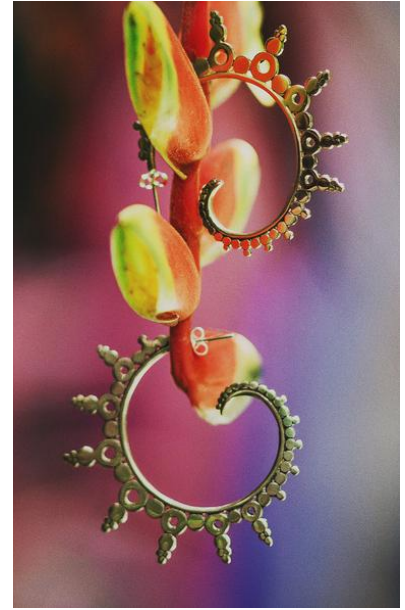

AJA

VENUS

ROMA

PRICING

ALL OUR JEWELRY IS HAND-CAST FROM EITHER BRASS OR STERLING SILVER USING TRADITIONAL METHODS. THE BODIES ARE THEN POLISHED AND HAND-FINISHED WITH STERLING SILVER EAR-PINS, HOOKS AND CHAINS. ALL THE STUDS ARE FINISHED WITH A THICK VENEER OF STERLING SILVER, WHICH RESISTS TARNISHING AND IS HYPOALLERGENIC.

NAME	BRASS	SILVER PLATED	STERLING SILVER (925)
AJA	\$13	\$15	\$22
ANGEL (SMALL)	\$12	\$14	\$28
ANGEL (LARGE)	\$14	\$16	\$44
AZTEC (SMALL)	\$12	\$14	\$28
AZTEC (LARGE)	\$16	\$18	\$88
EOS	\$13	\$15	\$22
EVA	\$13	\$15	\$28
FRACTAL SPIRAL	\$12	\$14	\$26
IBO	\$14	\$16	\$48
INCA	\$14	\$16	\$52
KHIKI	\$17	\$19	\$44

NAME	BRASS	SILVER PLATED	STERLING SILVER (925)
KOOLA	\$14	\$16	\$34
LOTUS GEO	\$14	\$15	\$28
MAYA (SMALL)	\$12	\$14	\$22
MAYA (LARGE)	\$16	\$18	\$95
OLTECA	\$22	\$23	\$108
ORYX (SMALL)	\$12	\$14	\$22
ORYX (LARGE)	\$14	\$16	\$44
OUREA	\$14	\$16	\$38
OXALIS	\$18	\$20	\$40
ROMA	\$16	\$18	\$88